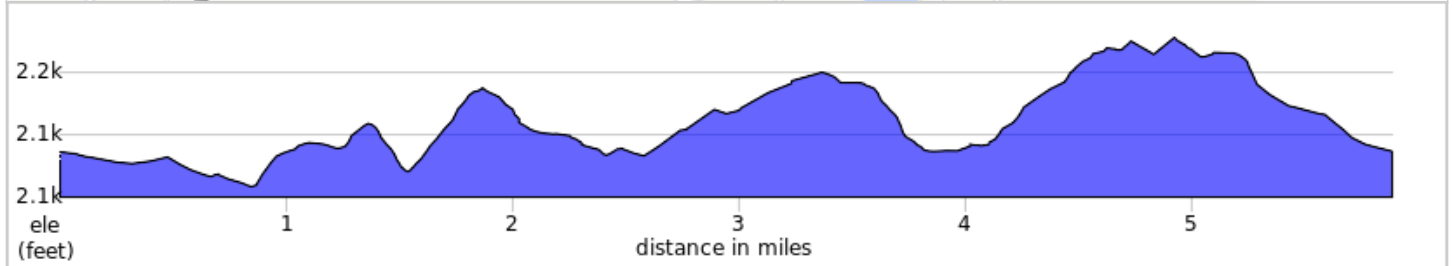

# MRVT Family Ride

Help support the Mills River Valey Trail. This family ride is 6 miles on low traffic roads. Helmets are required. Obey all traffic laws and stop signs.

## A. Rest Stop at Bold Rock