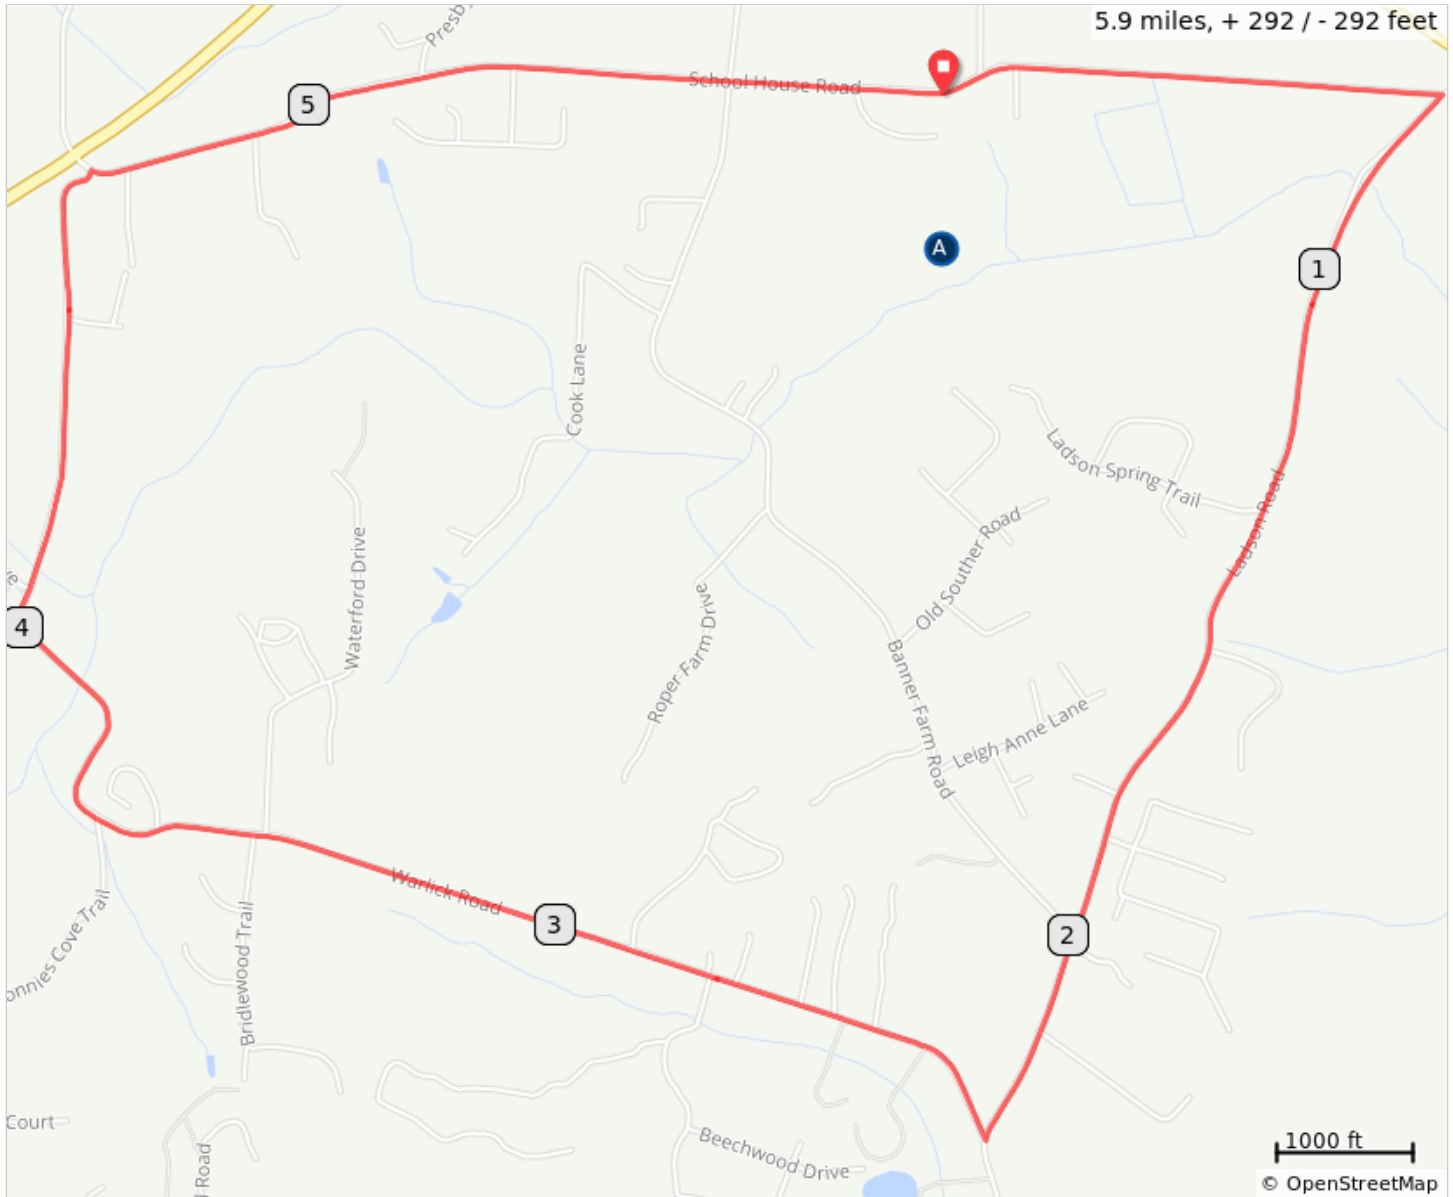

# MRVT Family Ride

Help support the Mills River Valey Trail. This family ride is 6 miles on low traffic roads. Helmets are required. Obey all traffic laws and stop signs.

## A. Rest Stop at Bold Rock

## MRVT Family Ride

Dist	Type	Note	Next
0.0	📍	Start of route	0.7
0.7	➔	R onto Ladson Rd	1.3
2.0	⬆	Continue onto Banner Farm Rd	0.3
2.3	➔	Sharp R onto Warlick Rd	1.7
4.0	➔	R onto Turnpike Rd	0.7
4.7	➔	R onto School House Rd	1.2
5.9	📍	End of route	0.0

5.9 miles. +296/-294 feet

---